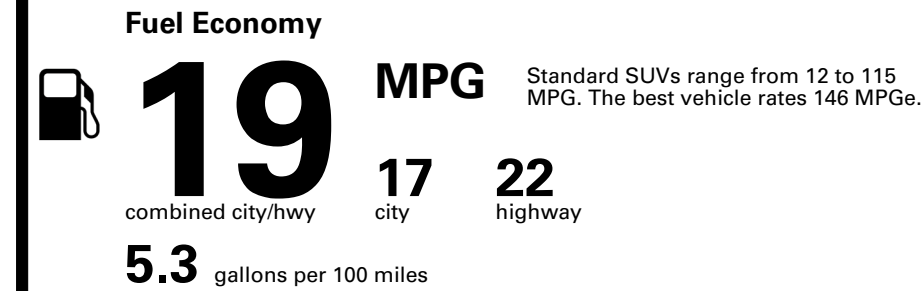

MULTIMEDIA & CONNECTIVITY

- 27" OLED Instrument Cluster & Navigation
- SiriusXM® Radio w/ 90-day trial subscription; Not Available in AK & HI
- Wireless Apple CarPlay® & Android Auto™
- Bang & Olufsen® Premium Audio
- Active Noise Control
- Genesis Digital Key
- Wireless Device Charger - Front

Full Tank of Gas

GENESIS WARRANTY

- 5-year/60,000-mile New Vehicle Warranty*
- 10-year/100,000-mile Powertrain Warranty*
- 7-year/Unlimited-mile Anti-perforation Warranty*
- Limited warranties, see retailer for details

Manufacturer's Suggested Retail Price: $87,650.00

ADDED FEATURES:

- *MAKALU GRAY(NCM) Paint $650.00
- Accessories
- *All Season Fitted Liners $235.00
- *Cargo Mat $200.00
- *Mud Guard Kit $170.00
- *Cargo Net $80.00
- *Cargo Blocks $40.00
- *NFC Key Card $30.00

SOLD TO: NY712 SHIPPED TO: NY712
GENESIS OF BAYSIDE
201-16 NORTHERN BLVD
BAYSIDE NY 11361

VIN: KMUJBESC4TU350616	EXTERIOR COLOR: MAKALU GRAY	INTERIOR/SEAT COLOR: SEVILLA RED/OBSIDIAN
MODEL: 8SFAAJ9GC7A5	PORT OF ENTRY: PH	TRANSPORT: TRUCK
EMISSIONS: This vehicle is certified to meet emission requirements in all 50 states		ACCESSORY WEIGHT: 20 lbs./ 9 kgs.

TOTAL PRICE: $90,550.00

117 A 1487GLOVI

Inland Freight & Handling : $1,495.00

EPA DOT Fuel Economy and Environment

Gasoline Vehicle

You spend $8,000
more in fuel costs over 5 years compared to the average new vehicle.

Annual fuel cost $3,300

Fuel Economy & Greenhouse Gas Rating (tailpipe only)

Smog Rating (tailpipe only)

This vehicle emits 467 grams CO₂ per mile. The best emits 0 grams per mile (tailpipe only). Producing and distributing fuel also create emissions; learn more at fueleconomy.gov.

Actual results will vary for many reasons, including driving conditions and how you drive and maintain your vehicle. The average new vehicle gets 29 MPG and costs $8,500 to fuel over 5 years. Cost estimates are based on 15,000 miles per year at $ 4.15 per gallon. MPGe is miles per gasoline gallon equivalent. Vehicle emissions are a significant cause of climate change and smog.

fueleconomy.gov

Calculate personalized estimates and compare vehicles

GOVERNMENT 5-STAR SAFETY RATINGS

Overall Vehicle Score ★ ★ ★ ★ ★

Based on the combined rating of frontal, side and rollover. Should ONLY be compared to other vehicles of similar size and weight.

Frontal Crash Driver ★ ★ ★ ★

Crash Passenger ★ ★ ★ ★

Based on the risk of injury in a frontal impact. Should ONLY be compared to other vehicles of similar size and weight.

Side Crash Front seat ★ ★ ★ ★ ★

Crash Rear seat ★ ★ ★ ★ ★

Based on the risk of injury in a side impact.

Rollover ★ ★ ★ ★

Based on the risk of rollover in a single-vehicle crash.

Star ratings range from 1 to 5 stars (★★★★★) with 5 being the highest.

Source: National Highway Traffic Safety Administration (NHTSA).

www.safercar.gov or 1-888-327-4236

Manufacturer's suggested retail price includes manufacturer's recommended pre-delivery service. Gasoline license and title fees state and local taxes and dealer installed options and accessories are not included in the manufacturer's suggested retail price. This label has been affixed to this vehicle by Genesis Motor America, pursuant to the requirements of 15 U.S.C. 1231 et seq. which prohibits its removal or alteration prior to delivery to the ultimate purchaser.

PARTS CONTENT INFORMATION

FOR VEHICLES IN THIS CARLINE: U.S./CANADIAN PARTS CONTENT: 3 %

MAJOR SOURCES OF FOREIGN PARTS CONTENT: KOREA: 80 %

FOR THIS VEHICLE: FINAL ASSEMBLY POINT: ULSAN, KOREA

COUNTRY OF ORIGIN:

ENGINE: KOREA TRANSMISSION: KOREA

Note: Parts content does not include final assembly, distribution, or other non-parts costs.