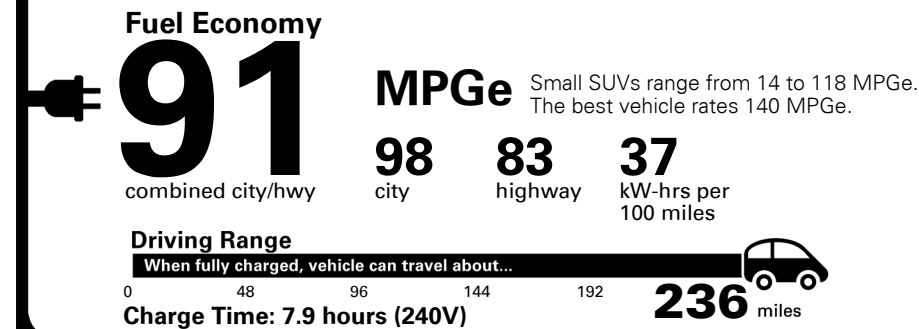

EMISSIONS:
 This vehicle meets emissions requirements in all 50 states and is a CARB certified Zero Emission

Inland Freight & Handling : \$1,350.00

TOTAL PRICE: \$76,190.00

208 A 23

EPA DOT Fuel Economy and Environment

Electric Vehicle

You save \$5,000
 in fuel costs over 5 years compared to the average new vehicle.

Annual fuel cost \$900

Fuel Economy & Greenhouse Gas Rating (tailpipe only)

Smog Rating (tailpipe only)

Actual results will vary for many reasons, including driving conditions and how you drive and maintain your vehicle. The average new vehicle gets 28 MPG and costs \$9,500 to fuel over 5 years. Cost estimates are based on 15,000 miles per year at \$0.16 per kW-hr. MPGe is miles per gasoline gallon equivalent. Vehicle emissions are a significant cause of climate change and smog.