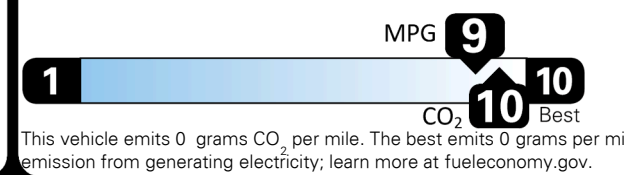

Inland Freight & Handling : \$1,350.00

TOTAL PRICE: \$76,205.00

187 A 21

EPA DOT Fuel Economy and Environment

Electric Vehicle

You save \$5,000
in fuel costs over 5 years
 compared to the average new vehicle.

Annual fuel cost \$900

Fuel Economy & Greenhouse Gas Rating (tailpipe only)

Smog Rating (tailpipe only)

Actual results will vary for many reasons, including driving conditions and how you drive and maintain your vehicle. The average new vehicle gets 28 MPG and costs \$9,500 to fuel over 5 years. Cost estimates are based on 15,000 miles per year at \$0.16 per kW-hr. MPGe is miles per gasoline gallon equivalent. Vehicle emissions are a significant cause of climate change and smog.