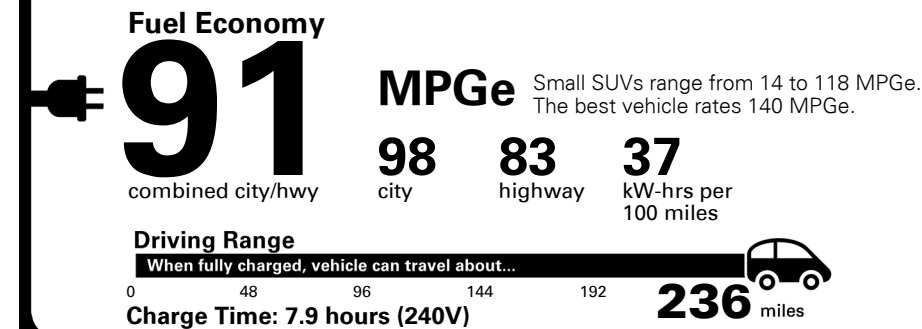

Inland Freight & Handling : \$1,350.00

TOTAL PRICE: \$76,205.00

187 A 21

EPA DOT Fuel Economy and Environment

Electric Vehicle

You save \$5,000
in fuel costs over 5 years
 compared to the average new vehicle.

Annual fuel cost \$900

Fuel Economy & Greenhouse Gas Rating (tailpipe only)

Smog Rating (tailpipe only)

Actual results will vary for many reasons, including driving conditions and how you drive and maintain your vehicle. The average new vehicle gets 28 MPG and costs \$9,500 to fuel over 5 years. Cost estimates are based on 15,000 miles per year at \$0.16 per kW-hr. MPGe is miles per gasoline gallon equivalent. Vehicle emissions are a significant cause of climate change and smog.